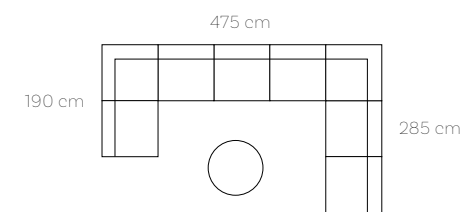

The protective cover is custom-made and completely encloses your Silky. It can be closed with simple velcro fasteners and a zip at the back. The grip at the top makes lifting very easy.

Tweed Azure
160 x 230 cm & 230 x 330 cm