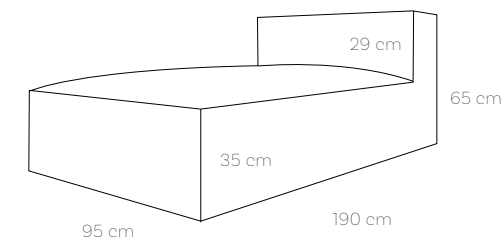

33 kg

Sea, sun and... our Silky **long chair**. Enjoy a day of sun ! We especially have developed the Silky collection to be large enough so you can wriggle yourself in any position you want without having the feeling you are limited because of your long chair. Nothing more annoying than to have the feeling that your long chair is too narrow or too short. Everyone enjoys a kingsize bed, so why not enjoying a king size long chair. And what about style, we do feel that the long chair has to be a part of the **total concept**. The **detailed finishing** of all of our models do make this collection a total concept where it is perfectly possible to **create your own configuration...** including the long chair.