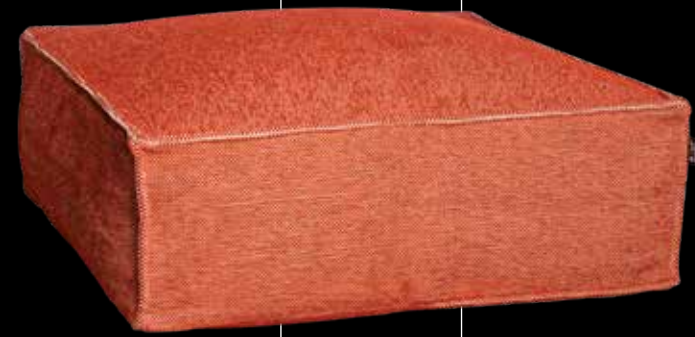

the 4.
long chair

4.

The Long Chair
Gold

The Long Chair
Terracotta

The Long Chair
Lilac

The Long Chair
Grey

The Long Chair
Anthracite

The Long Chair
Beige

33 kg

Sea, sun and... our Silky **long chair**. Enjoy a day of sun ! We especially have developed the Silky collection to be large enough so you can wriggle yourself in any position you want without having the feeling you are limited because of your long chair. Nothing more annoying than to have the feeling that your long chair is too narrow or too short. Everyone enjoys a kingsize bed, so why not enjoying a king size long chair. And what about style, we do feel that the long chair has to be a part of the **total concept**. The **detailed finishing** of all of our models do make this collection a total concept where it is perfectly possible to **create your own configuration...** including the long chair.

the 5.
square 5.
pouf

No collection is complete without a **square pouf**. This multifunctional model is an essential. As a stand-alone pouf, it can not only be used to sit, it is also the ideal side table. Also for making your ideal configuration, this is the perfect matchmaker. Do you want to add a **color accent** to your interior or exterior ? Why not a square ottoman in lilac or terracotta..... don't we all want a little more color in our lives?