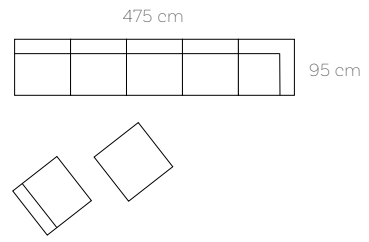

The protective cover is custom-made and completely encloses your Silky. It can be closed with simple velcro fasteners and a zip at the back. The grip at the top makes lifting very easy.

Tweed Azure
160 x 230 cm & 230 x 330 cm