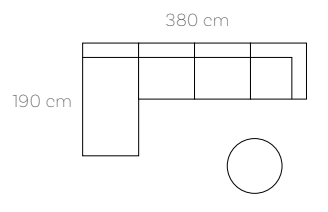

The protective cover is custom-made and completely encloses your Silky. It can be closed with simple velcro fasteners and a zip at the back. The grip at the top makes lifting very easy.

Tweed Azure
160 x 230 cm & 230 x 330 cm