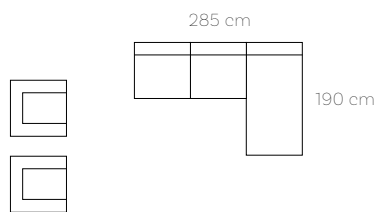

The protective cover is custom-made and completely encloses your Silky. It can be closed with simple velcro fasteners and a zip at the back. The grip at the top makes lifting very easy.

Tweed Azure
160 x 230 cm & 230 x 330 cm