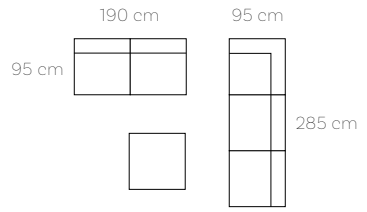

The protective cover is custom-made and completely encloses your Silky. It can be closed with simple velcro fasteners and a zip at the back. The grip at the top makes lifting very easy.

Tweed Azure
160 x 230 cm & 230 x 330 cm