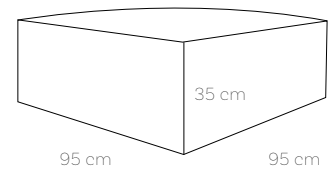

No collection is complete without a **square pouf**. This multifunctional model is an essential. As a stand-alone pouf, it can not only be used to sit, it is also the ideal side table. Also for making your ideal configuration, this is the perfect matchmaker. Do you want to add a **color accent** to your interior or exterior ? Why not a square ottoman in lilac or terracotta..... don't we all want a little more color in our lives?

14,9 kg

5.